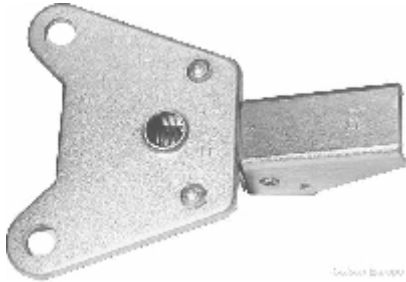

FIX 2-P1

Technical data

Weight		0.4 kg
--------	---	--------